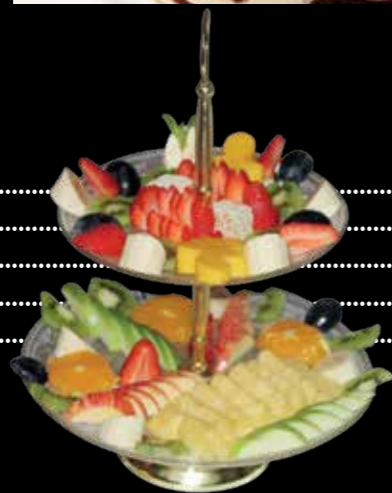

WE CAN REFUSE ADMISSION WITHOUT EXPLANATION. TERMS & CONDITIONS APPLY

ISHTAR

SNACKS | MOCKTAILS | SHISHA

Ice Cream

CHOOSE FROM THESE DELICIOUS FLAVOURS...

- Vanilla Day Dream
- Panna Cotta Raspberry
- Chocolate
- Raspberry Sorbet
- Strawberry
- Pistachio
- Mint Chocolate
- Caramelita
- White Chocolate

One scoop £3.50
Two scoops £6.75
Three scoops £9.50

SNACKS

- Chips..... £3.50
- Chips with cheese £4.50
- Potato wedges £4.50
- Nachos £4.95
- Fruit Platter £9.95

SOFT DRINKS

- Coke/Diet Coke/Sprite/Fanta Orange £1.90
- Rubicon Mango/Passion Fizzy £1.90
- Still Water Small/Sparkling Water Small £1.50
- Redbull £2.50
- Irn Bru £1.90
- Iced Tea £2.50
- J2O (Orange & Passion Fruit/Apple & Mango/Apple & Raspberry) £2.50
- Ayran £1.95
- Fruit Shoot (Orange/Apple/Apple & Blackcurrant/Tropical/Summer Fruits) £1.00